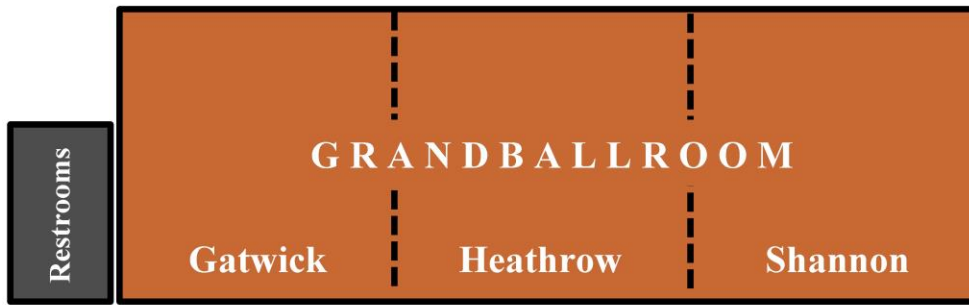

FUNCTION ROOM PLAN

	Square Feet	Location	Classroom	Conference	Theater	Banquet
Grand Ballroom	3000 (80'x37') 12'	Main Lobby	190	110	280	230
Gatwick	1000	Main Lobby	70	40	100	80
Heathrow	1000	Main Lobby	60	30	80	70
Shannon	1000	Main Lobby	70	40	100	80
Narita Room	1100 (48'x22') 9'	Restaurant	70	50	75	60
Dulles Room	350	Second Floor	20	25	30	20
Orly Room	350	Second Floor	20	25	30	20
Logan Room	350	Second Floor	20	30	30	20