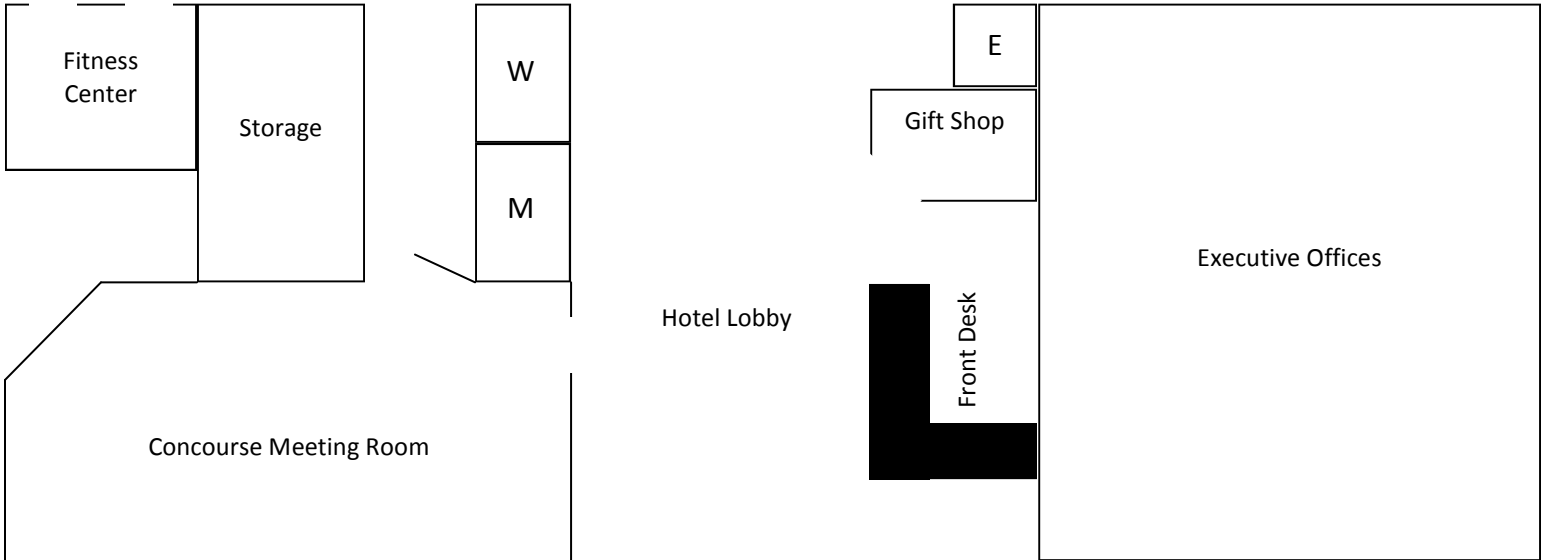

RADISSON HOTEL PORTLAND AIRPORT

Natural Wetland Area & Colwood Lake

← To Guestrooms

Meeting Room	Sq. Feet	Ceiling	Dimensions	Classroom	U-Shape	Conference	Rounds 8	Theatre
Concourse	1,405	9'	54' x 30'*	76	32	30	80	100
Runway	760	9'	38' x 20'	40	24	22	48	50
Hangar	290	9'	23' x 20'	NA	NA	8	NA	NA

* Due to angled shaped of Concourse Meeting Room, dimensions shown do not reflect the exact size of the room.