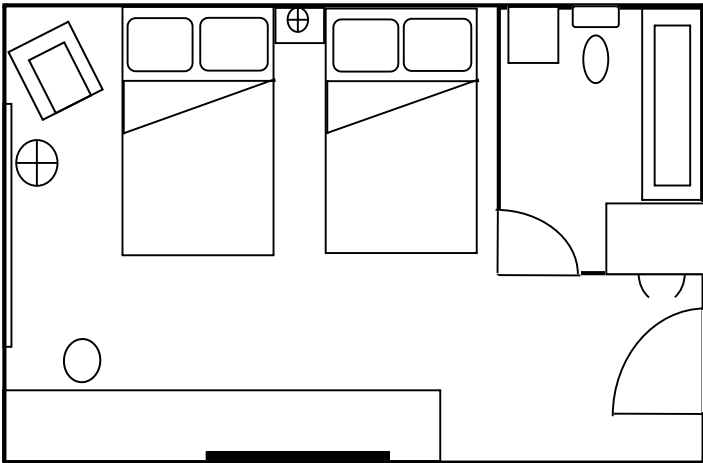

SIMPLY DELIGHTFUL

Double Queen Guest Room  
Riverside Views\*

King Guest Room  
Cityside Views\*

\*Guest room diagrams are not to scale and are for informational purposes only.

**RADISSON HOTEL LA CROSSE**  
200 HARBORVIEW PLAZA | LA CROSSE, WI 54601