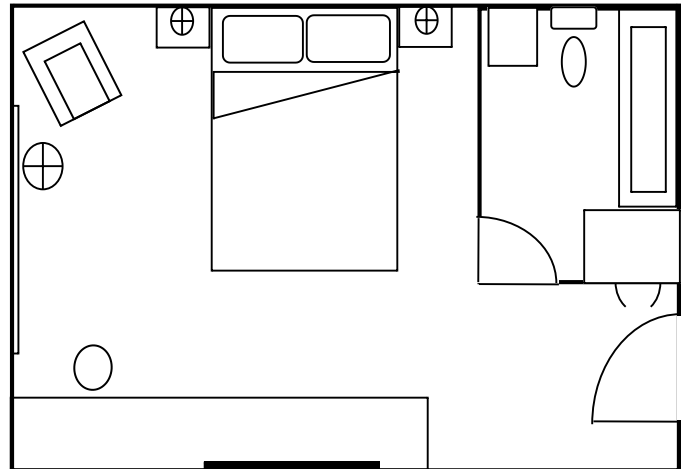

SIMPLY DELIGHTFUL

Double Queen Guest Room  
Riverside Views\*

King Guest Room  
Cityside Views\*

\*Guest room diagrams are not to scale and are for informational purposes only.

**RADISSON HOTEL LA CROSSE**  
200 HARBORVIEW PLAZA | LA CROSSE, WI 54601