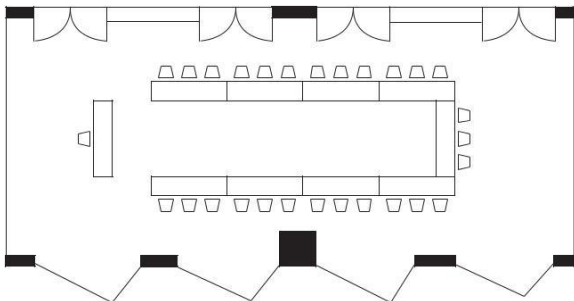

Kaede

Facilities;

Internet access, motion picture projectors and screen.

Room Function	Dementions (Meters)			Dementions (Feet)			Area		Capacity			
	Length	Width	Height	Length	Width	Height	m.	sq.ft.	Classroom	Banquet	Reception	Theatre
Kaede I (A + B)	13.5	6	2.6	44.3	21.3	8.5	90	969	40	40	50	80
Kaede II (A or B)	6.75	6	2.6	22.15	21.3	8.5	41	472	20	20	25	40

Banquet: 48 persons

School: 42 persons

U-shape: 27 persons

Square: 30 persons