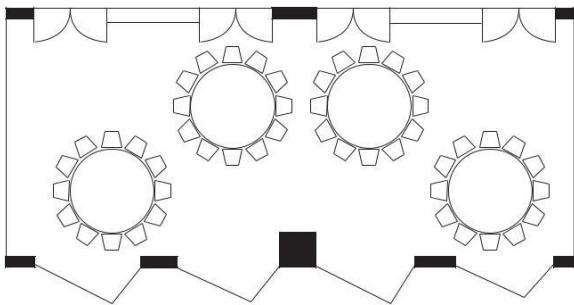

Kaede

Facilities;

Internet access, motion picture projectors and screen.

Room Function	Dementions (Meters)			Dementions (Feet)			Area		Capacity			
	Length	Width	Height	Length	Width	Height	m.	sq.ft.	Classroom	Banquet	Reception	Theatre
Kaede I (A + B)	13.5	6	2.6	44.3	21.3	8.5	90	969	40	40	50	80
Kaede II (A or B)	6.75	6	2.6	22.15	21.3	8.5	41	472	20	20	25	40

Banquet: 48 persons

School: 42 persons

U-shape: 27 persons

Square: 30 persons