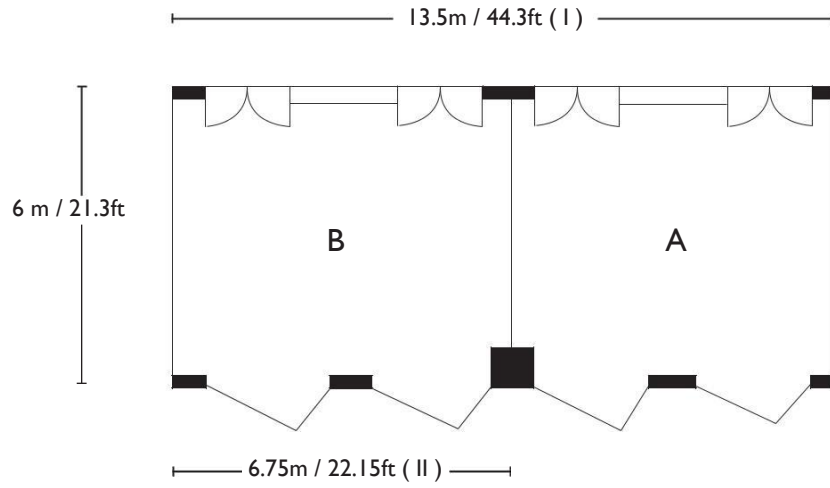

Kaede

Facilities;

Internet access, motion picture projectors and screen.

Room Function	Dementions (Meters)			Dementions (Feet)			Area		Capacity			
	Length	Width	Height	Length	Width	Height	m.	sq.ft.	Classroom	Banquet	Reception	Theatre
Kaede I (A + B)	13.5	6	2.6	44.3	21.3	8.5	90	969	40	40	50	80
Kaede II (A or B)	6.75	6	2.6	22.15	21.3	8.5	41	472	20	20	25	40

Banquet: 48 persons

School: 42 persons

U-shape: 27 persons

Square: 30 persons