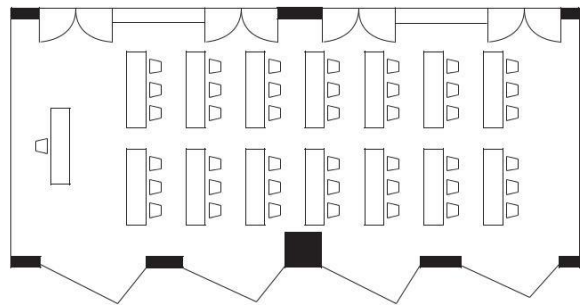

Kaede

Facilities;

Internet access, motion picture projectors and screen.

Room Function	Dementions (Meters)			Dementions (Feet)			Area		Capacity			
	Length	Width	Height	Length	Width	Height	m.	sq.ft.	Classroom	Banquet	Reception	Theatre
Kaede I (A + B)	13.5	6	2.6	44.3	21.3	8.5	90	969	40	40	50	80
Kaede II (A or B)	6.75	6	2.6	22.15	21.3	8.5	41	472	20	20	25	40

Banquet: 48 persons

School: 42 persons

U-shape: 27 persons

Square: 30 persons