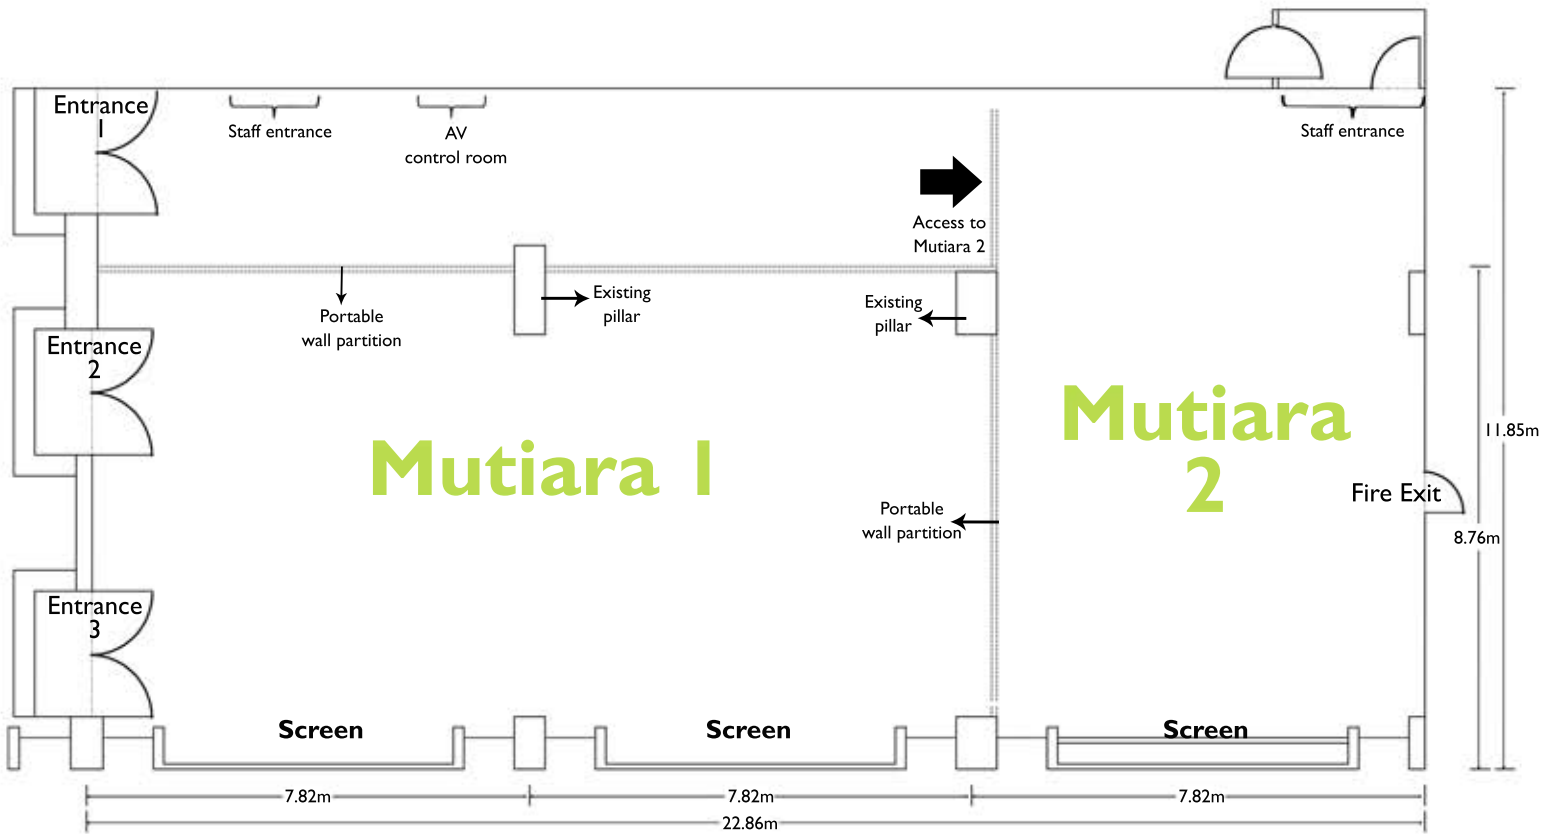

# CAPACITY CHART

## Mutiara Ballroom

3.60m - Maximum Ceiling Height

\*DRAWING NOT TO SCALE

ROOM NAME	SQUARE METERS	THEATER	CLASSROOM	BOARDROOM	COCKTAILS	SET MENU	BUFFET
Mutiara Ballroom	254	200	100	70	300	160	150
Mutiara 1	172	120	60	30	150	100	80
Mutiara 2	83	40	80	20	60	40	30